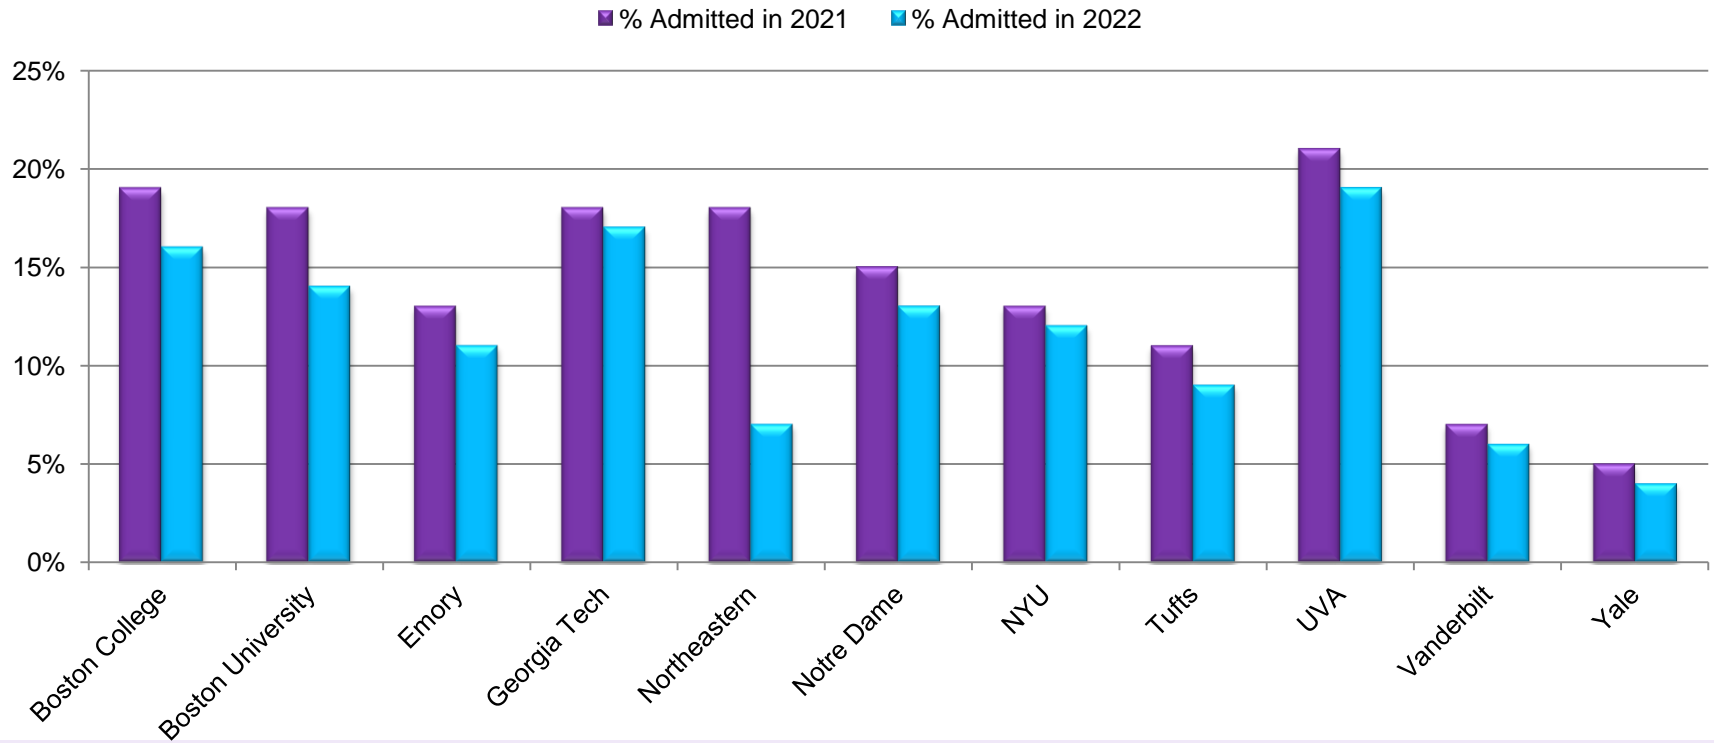

% Increase: 2021 → 2022

Applications Skyrocketed!

% Increase: 2021 → 2022

Acceptance Rates Plummeted

National Universities: 2021 → 2022

Acceptance Rates Plummeted

Liberal Arts Colleges: 2021 → 2022

■ % Admitted in 2021 ■ % Admitted in 2022

Applications Escalated

Highly Selective Universities: 10-Year Trend

Acceptance Rates Plummeted

Highly Selective Universities: 10-Year Trend

Early vs Regular Decision

Ivies: 2022

■ % Admitted Early ■ % Admitted Regular

Early vs Regular Decision

Selective Colleges: 2022

■ Early Admission Rate ■ Regular Admission Rate

% of Class Potentially Filled Early

Ivies & MIT: 2022

% of Class Potentially Filled Early

Selective Universities: 2022