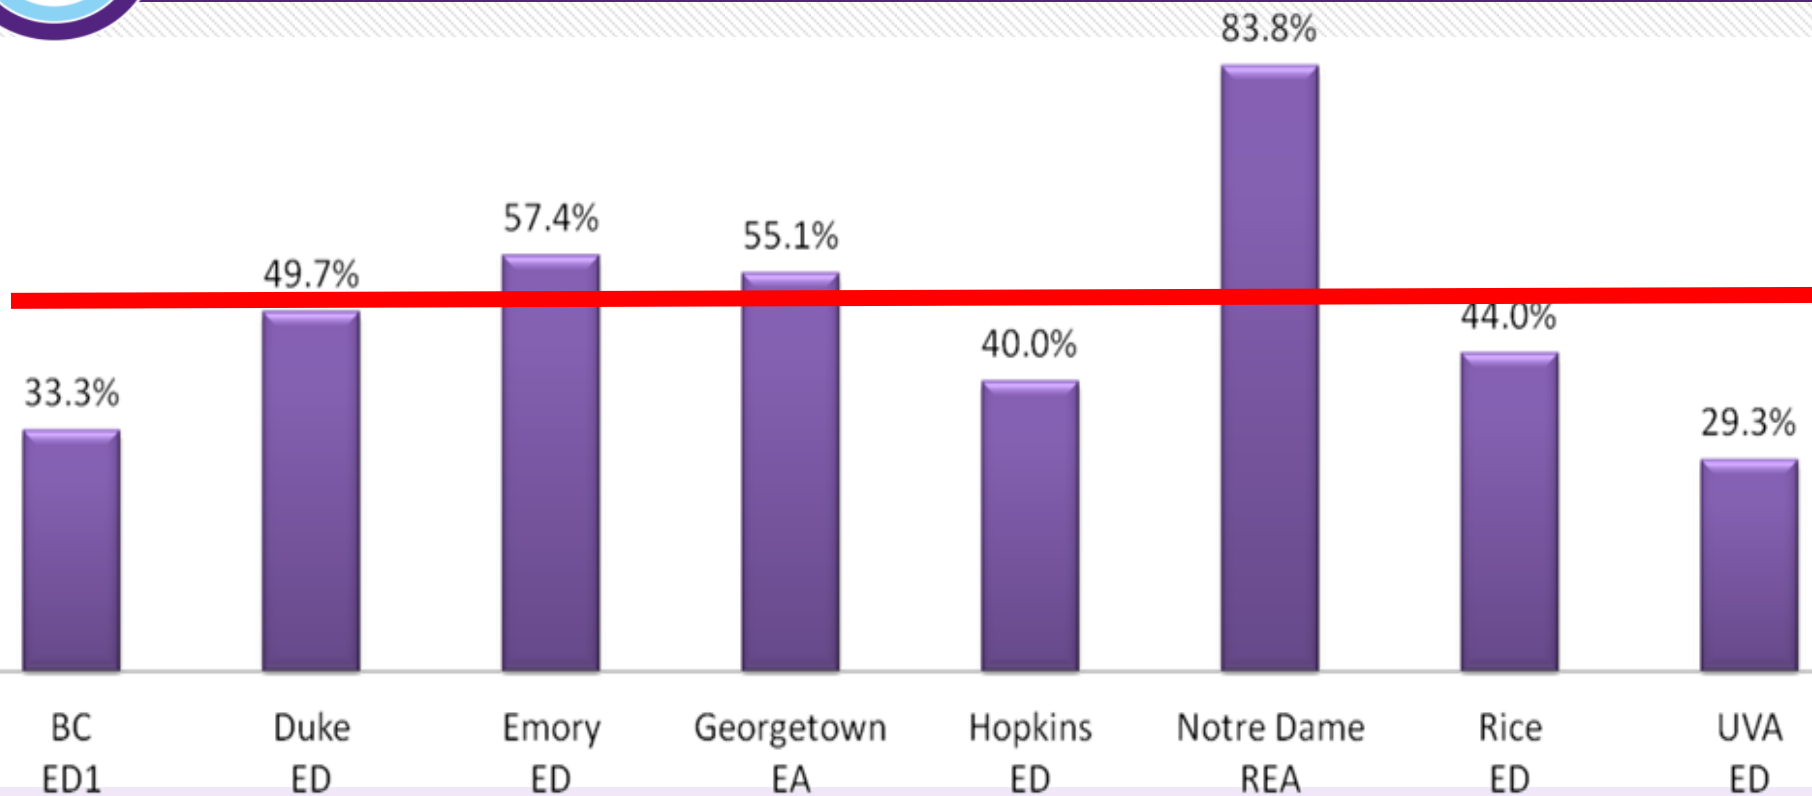

Applications Escalated

Highly Selective Universities: 10-Year Trend

Acceptance Rates Plummeted

Highly Selective Universities: 10-Year Trend

Early vs Regular Decision

Ivies: 2022

■ % Admitted Early ■ % Admitted Regular

Early vs Regular Decision

Selective Colleges: 2022

■ Early Admission Rate ■ Regular Admission Rate

% of Class Potentially Filled Early

Ivies & MIT: 2022

% of Class Potentially Filled Early

Selective Universities: 2022