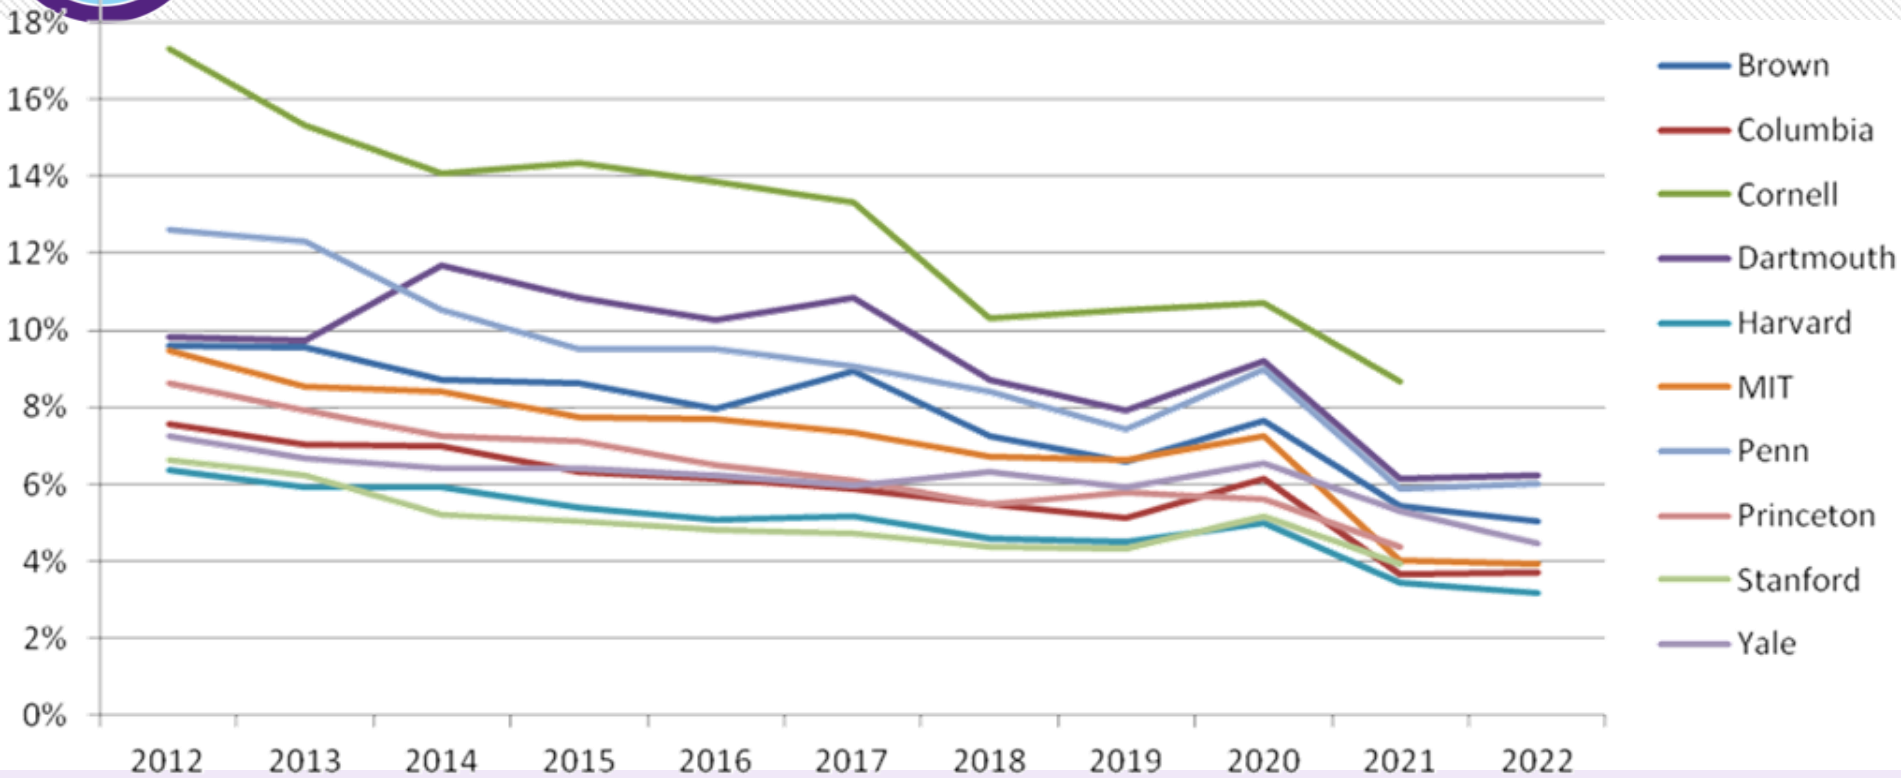

% Increase: 2021 → 2022

Applications Skyrocketed!

% Increase: 2021 → 2022

Acceptance Rates Plummeted

National Universities: 2021 → 2022

Acceptance Rates Plummeted

Liberal Arts Colleges: 2021 → 2022

■ % Admitted in 2021 ■ % Admitted in 2022

Applications Escalated

Highly Selective Universities: 10-Year Trend

Acceptance Rates Plummeted

Highly Selective Universities: 10-Year Trend

Early vs Regular Decision

Ivies: 2022

■ % Admitted Early ■ % Admitted Regular

Early vs Regular Decision

Selective Colleges: 2022

■ Early Admission Rate ■ Regular Admission Rate

% of Class Potentially Filled Early

Ivies & MIT: 2022

% of Class Potentially Filled Early

Selective Universities: 2022