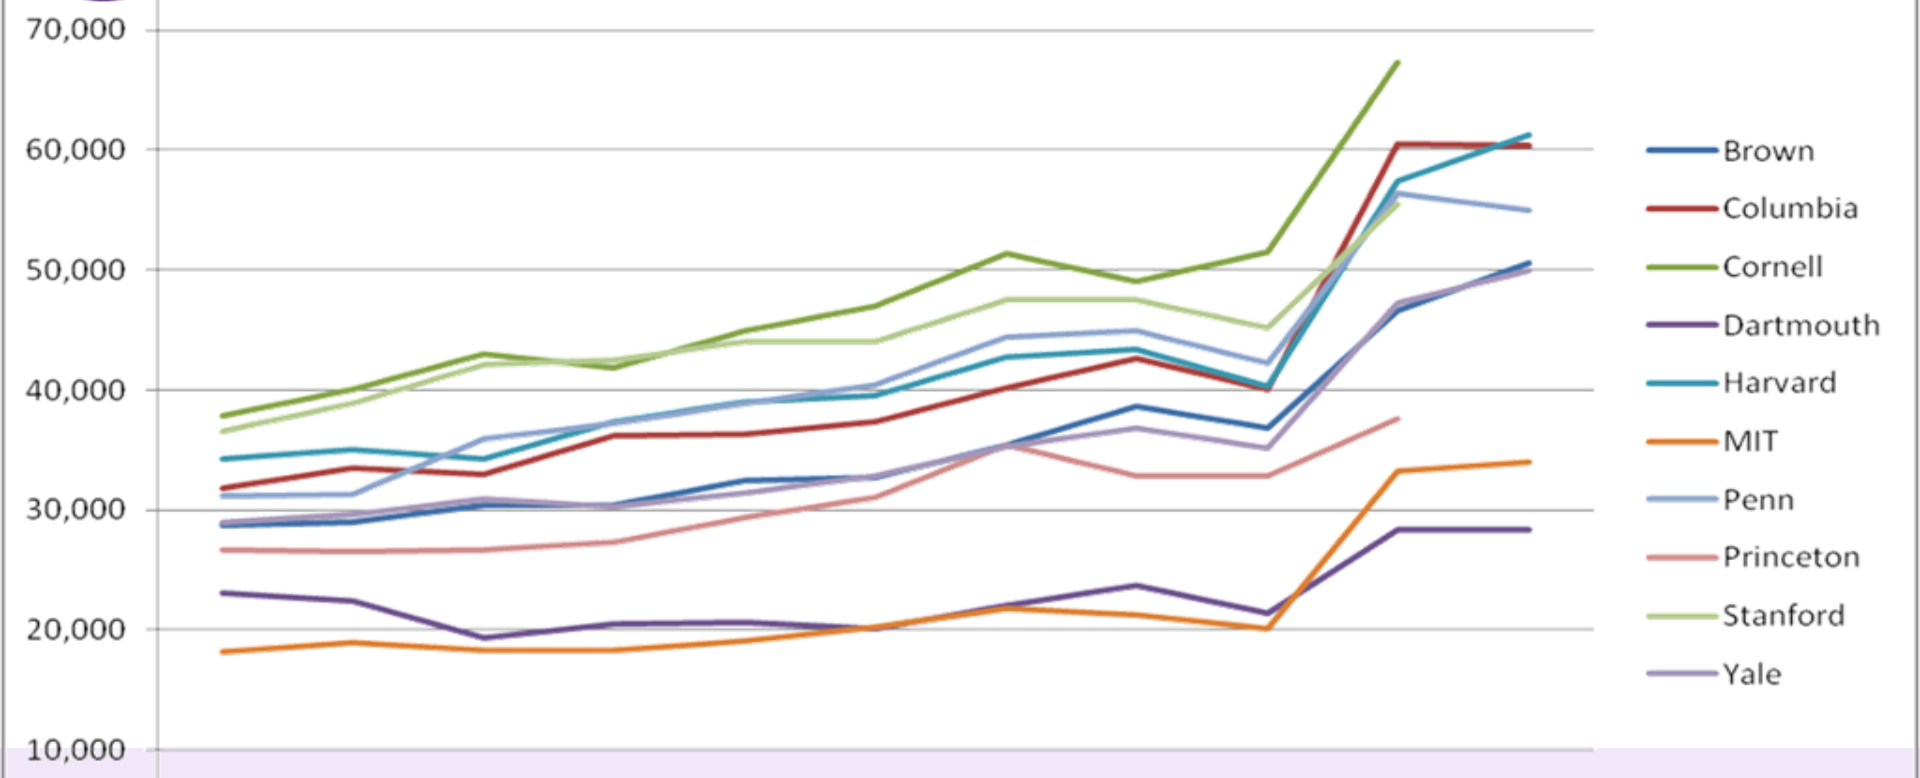

% Increase: 2021 → 2022

Applications Skyrocketed!

% Increase: 2021 → 2022

Acceptance Rates Plummeted

National Universities: 2021 → 2022

Acceptance Rates Plummeted

Liberal Arts Colleges: 2021 → 2022

■ % Admitted in 2021 ■ % Admitted in 2022

Applications Escalated

Highly Selective Universities: 10-Year Trend

Acceptance Rates Plummeted

Highly Selective Universities: 10-Year Trend

Early vs Regular Decision

Ivies: 2022

■ % Admitted Early ■ % Admitted Regular

Early vs Regular Decision

Selective Colleges: 2022

■ Early Admission Rate ■ Regular Admission Rate

% of Class Potentially Filled Early

Ivies & MIT: 2022

% of Class Potentially Filled Early

Selective Universities: 2022