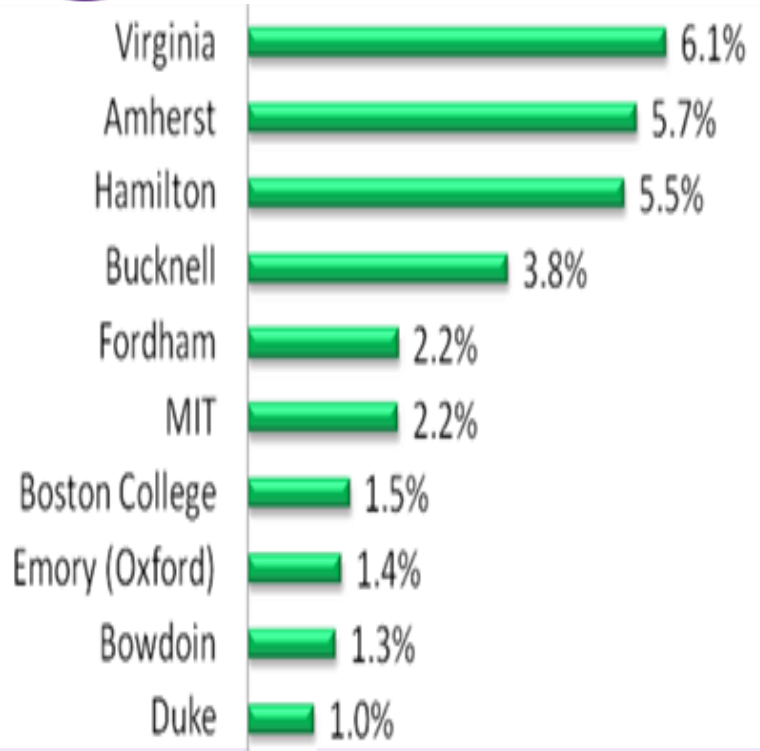

Judi Robinovitz Associates

EDUCATIONAL CONSULTING

College Admission & Test-Optional

To Test or Not to Test?

Judi Robinovitz, Certified Educational Planner

Applications Skyrocketed!

% Increase: 2021 → 2022

Applications Skyrocketed!

% Increase: 2021 → 2022

Applications Skyrocketed!

% Increase: 2021 → 2022

Acceptance Rates Plummeted

National Universities: 2021 → 2022

Acceptance Rates Plummeted

Liberal Arts Colleges: 2021 → 2022

■ % Admitted in 2021 ■ % Admitted in 2022