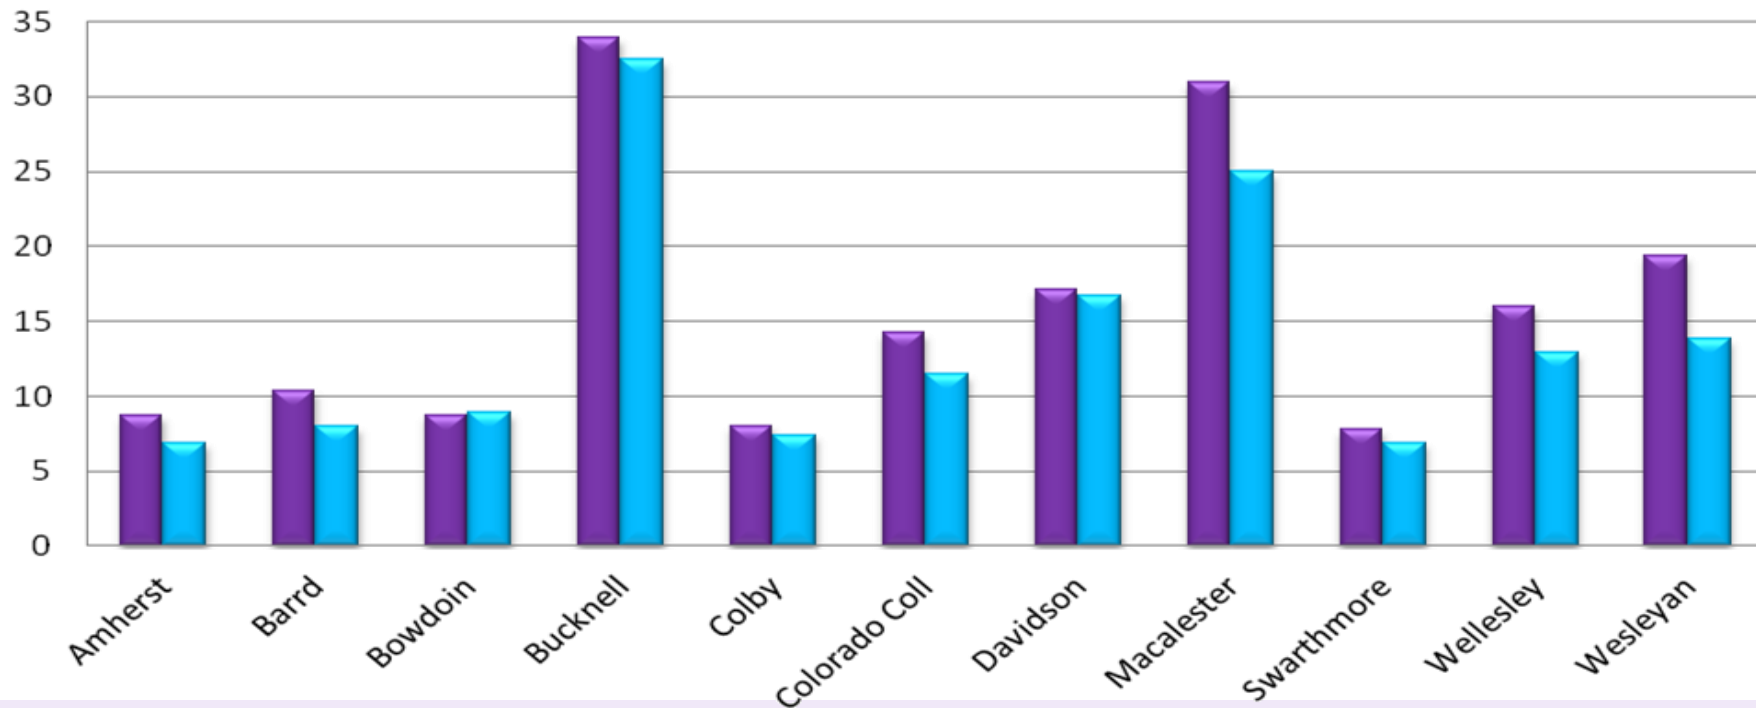

% Increase: 2021 → 2022

Applications Skyrocketed!

% Increase: 2021 → 2022

Acceptance Rates Plummeted

National Universities: 2021 → 2022

Acceptance Rates Plummeted

Liberal Arts Colleges: 2021 → 2022

■ % Admitted in 2021 ■ % Admitted in 2022

Applications Escalated

Highly Selective Universities: 10-Year Trend

Acceptance Rates Plummeted

Highly Selective Universities: 10-Year Trend

Early vs Regular Decision

Ivies: 2022

■ % Admitted Early ■ % Admitted Regular