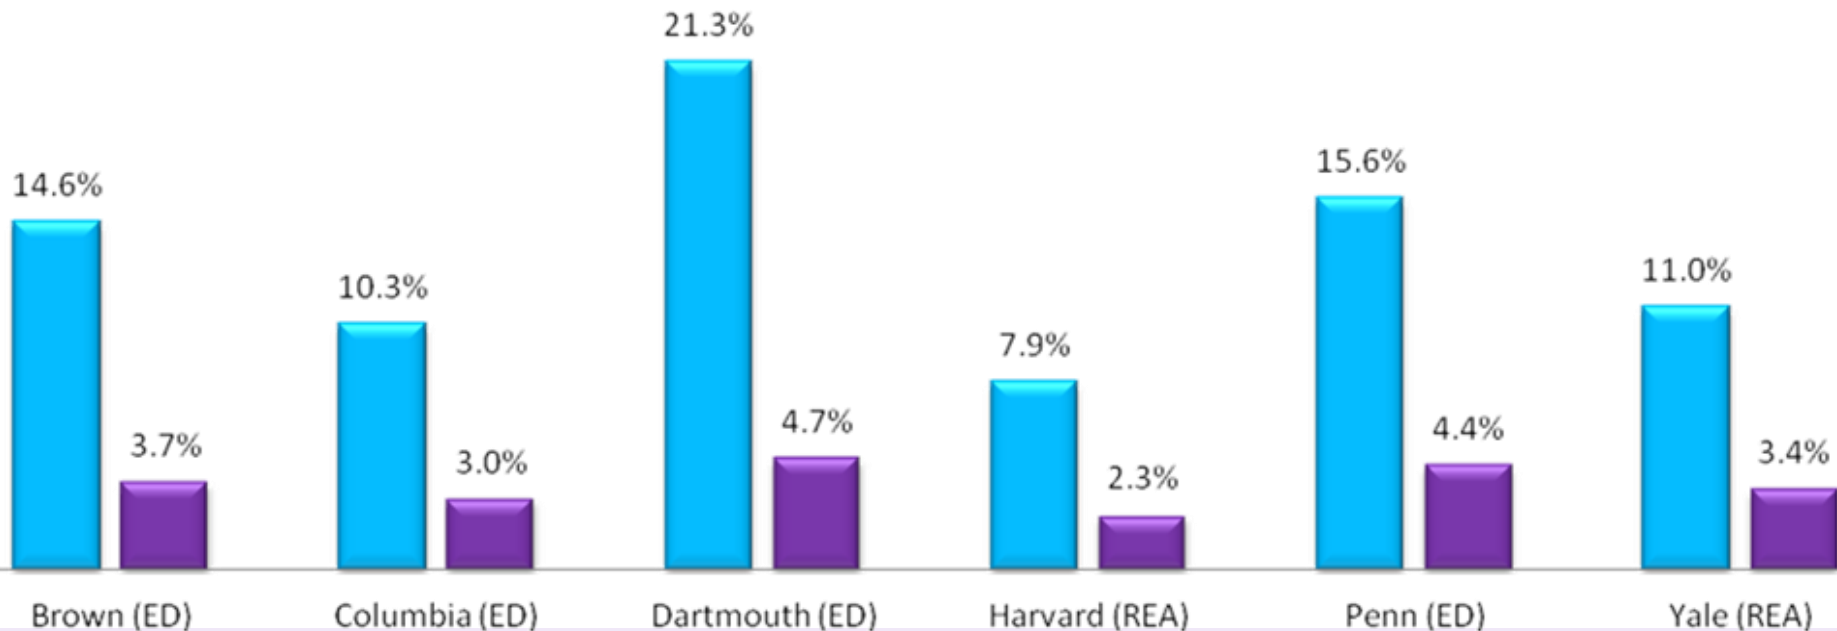

% Increase: 2021 → 2022

Applications Skyrocketed!

% Increase: 2021 → 2022

Acceptance Rates Plummeted

National Universities: 2021 → 2022

Acceptance Rates Plummeted

Liberal Arts Colleges: 2021 → 2022

■ % Admitted in 2021 ■ % Admitted in 2022

Applications Escalated

Highly Selective Universities: 10-Year Trend

Acceptance Rates Plummeted

Highly Selective Universities: 10-Year Trend

Early vs Regular Decision

Ivies: 2022

■ % Admitted Early ■ % Admitted Regular

Early vs Regular Decision

Selective Colleges: 2022

■ Early Admission Rate ■ Regular Admission Rate

% of Class Potentially Filled Early

Ivies & MIT: 2022

% of Class Potentially Filled Early

Selective Universities: 2022