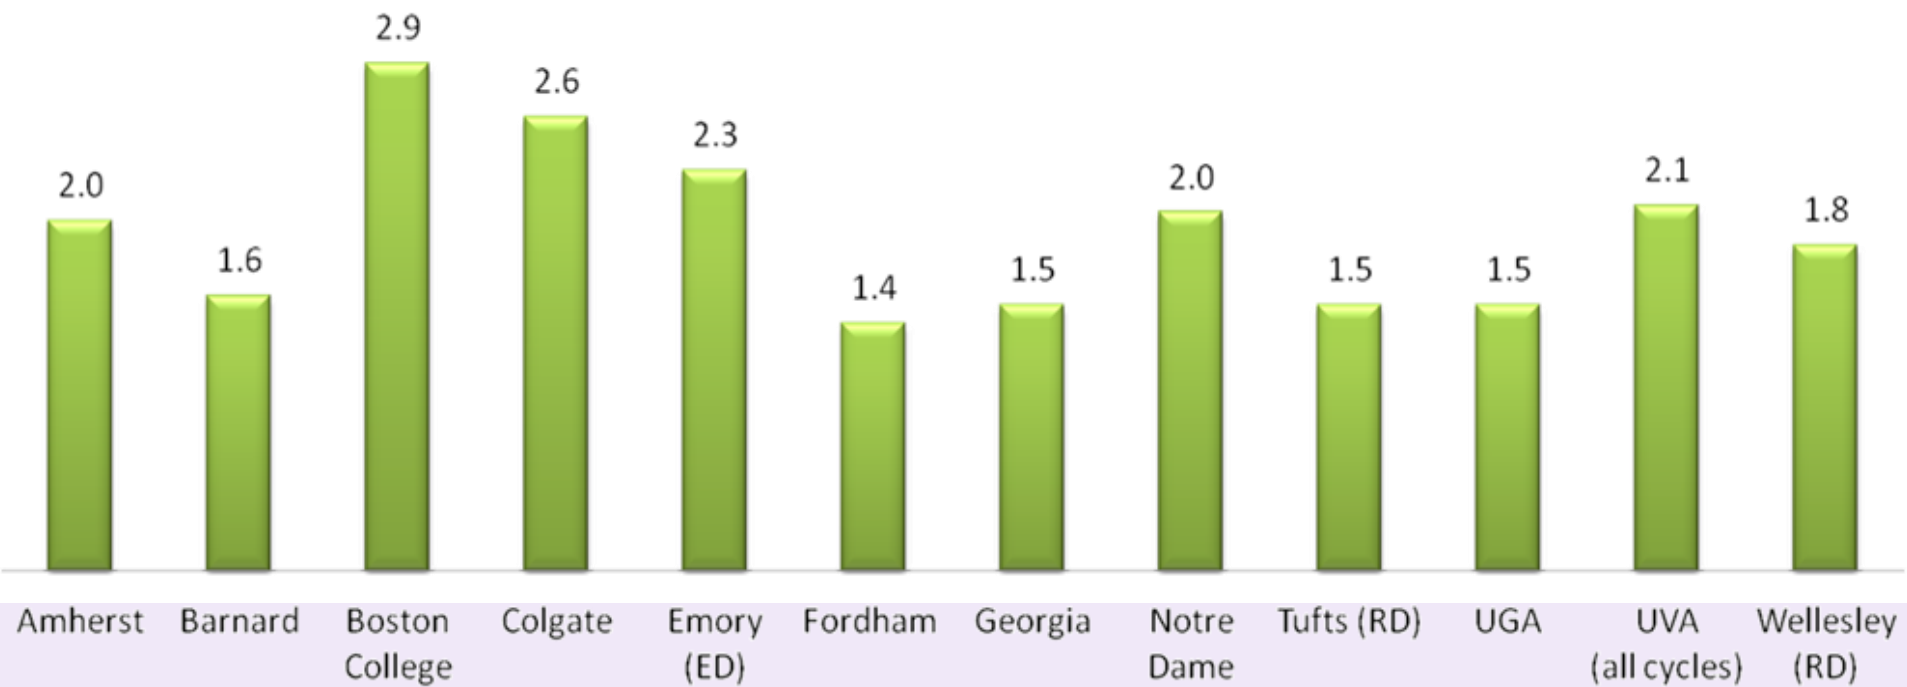

Applications Escalated

Highly Selective Universities: 10-Year Trend

Acceptance Rates Plummeted

Highly Selective Universities: 10-Year Trend

Early vs Regular Decision

Ivies: 2022

■ % Admitted Early ■ % Admitted Regular

Early vs Regular Decision

Selective Colleges: 2022

■ Early Admission Rate ■ Regular Admission Rate

% of Class Potentially Filled Early

Ivies & MIT: 2022

% of Class Potentially Filled Early

Selective Universities: 2022

2022 Admit Rates: Score Submitters vs Non-Submitters

■ Admit Rate for Submitters ■ Admit Rate for Non-Submitters

Submitter Advantage 2022

College Admissions Boot Camp

Improve Your Chances for College Admission!