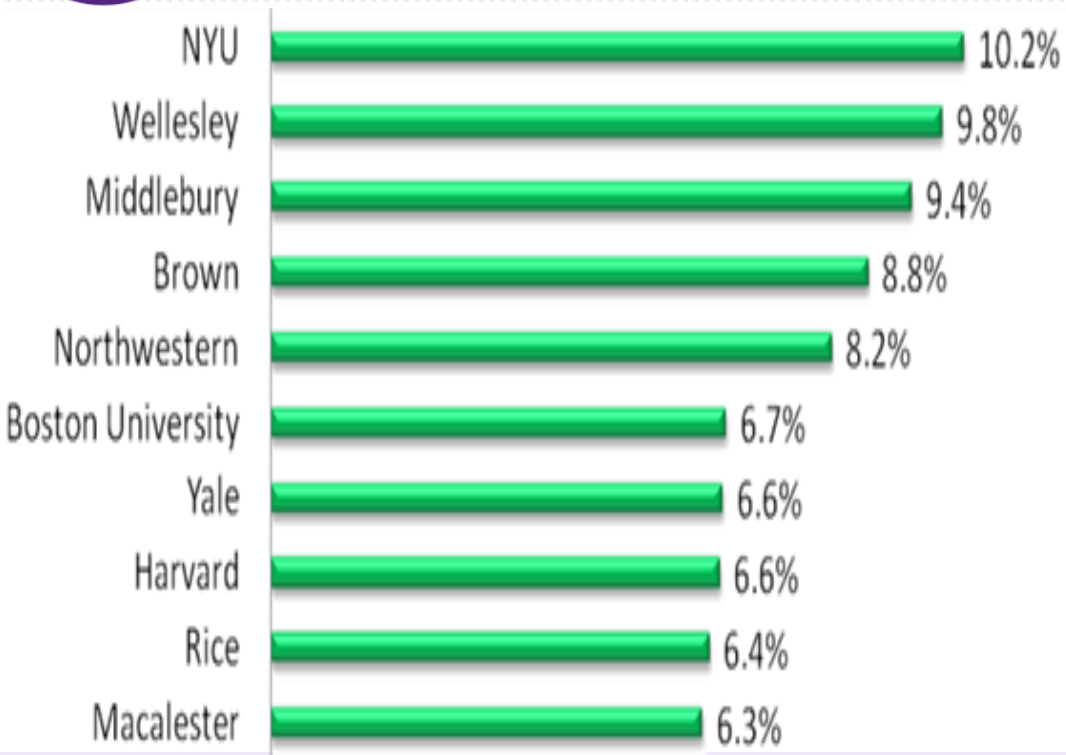

Judi Robinovitz Associates

EDUCATIONAL CONSULTING

College Admission & Test-Optional

To Test or Not to Test?

Judi Robinovitz, Certified Educational Planner

Applications Skyrocketed!

% Increase: 2021 → 2022

Applications Skyrocketed!

% Increase: 2021 → 2022

Applications Skyrocketed!

% Increase: 2021 → 2022

Acceptance Rates Plummeted

National Universities: 2021 → 2022

Acceptance Rates Plummeted

Liberal Arts Colleges: 2021 → 2022

■ % Admitted in 2021 ■ % Admitted in 2022