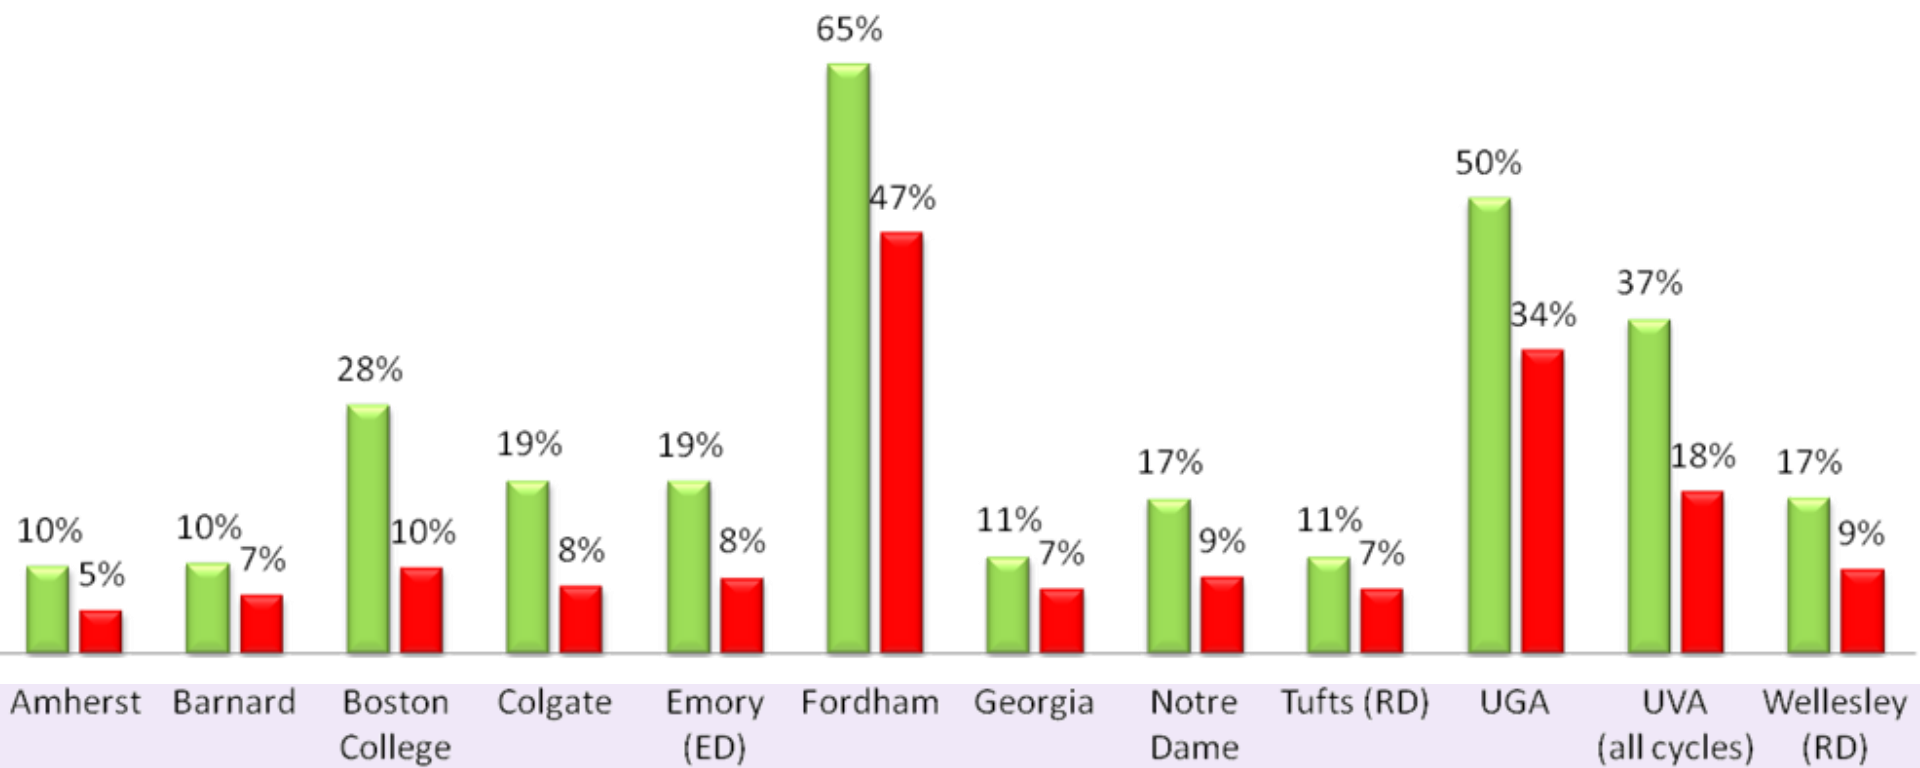

Applications Escalated

Highly Selective Universities: 10-Year Trend

Acceptance Rates Plummeted

Highly Selective Universities: 10-Year Trend

Early vs Regular Decision

Ivies: 2022

■ % Admitted Early ■ % Admitted Regular

Early vs Regular Decision

Selective Colleges: 2022

■ Early Admission Rate ■ Regular Admission Rate

% of Class Potentially Filled Early

Ivies & MIT: 2022

% of Class Potentially Filled Early

Selective Universities: 2022

2022 Admit Rates: Score Submitters vs Non-Submitters

■ Admit Rate for Submitters ■ Admit Rate for Non-Submitters

Submitter Advantage 2022

College Admissions Boot Camp

Improve Your Chances for College Admission!