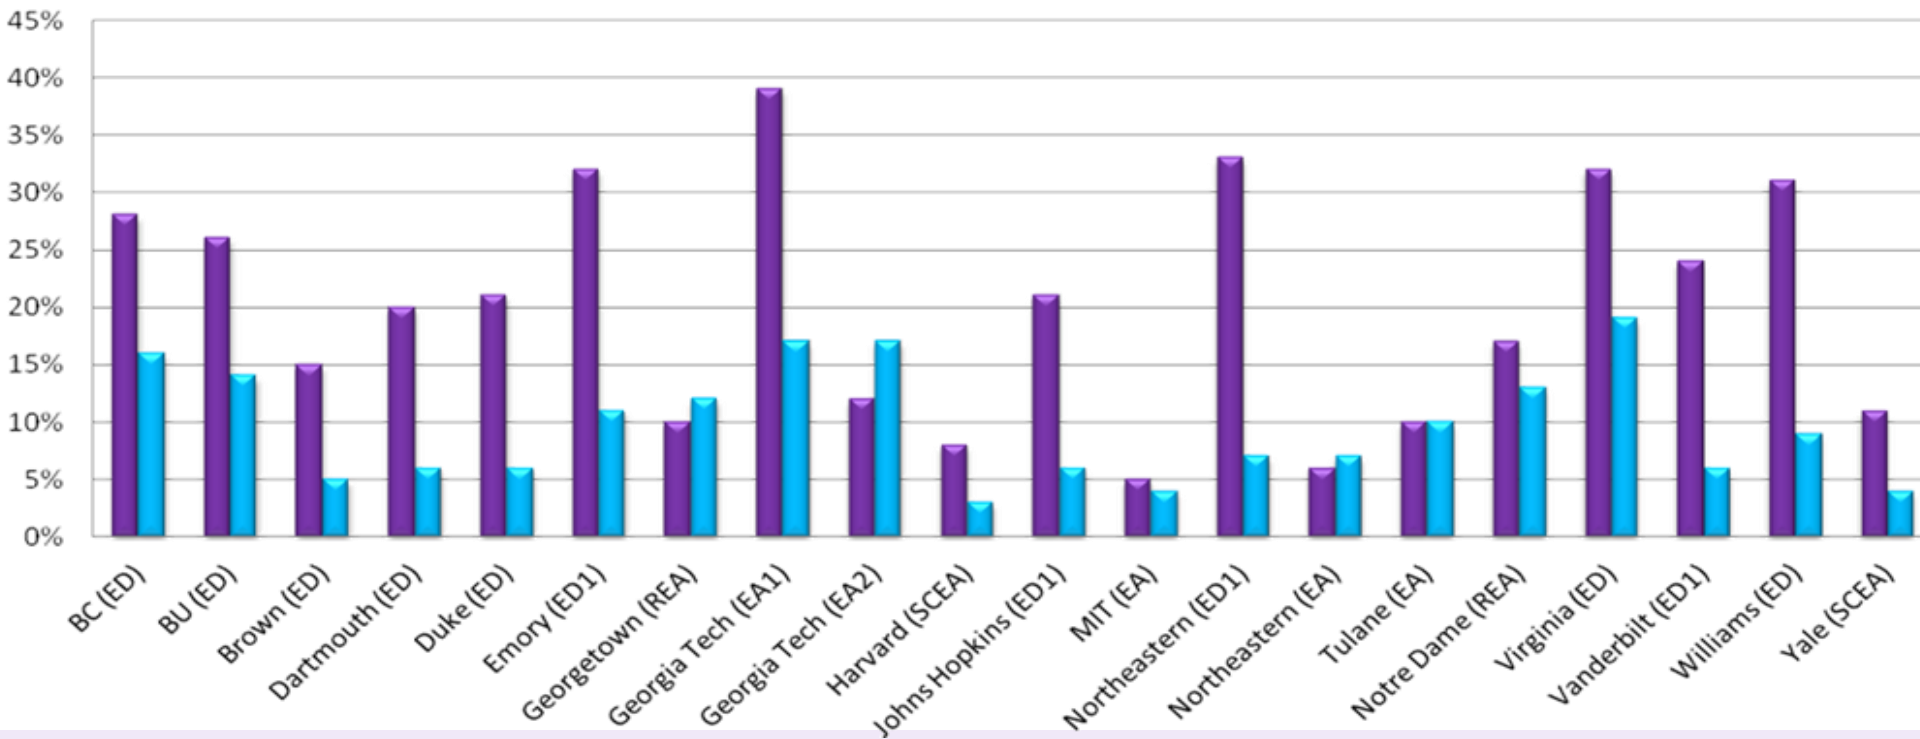

% Increase: 2021 → 2022

Applications Skyrocketed!

% Increase: 2021 → 2022

Acceptance Rates Plummeted

National Universities: 2021 → 2022

Acceptance Rates Plummeted

Liberal Arts Colleges: 2021 → 2022

■ % Admitted in 2021 ■ % Admitted in 2022

Applications Escalated

Highly Selective Universities: 10-Year Trend

Acceptance Rates Plummeted

Highly Selective Universities: 10-Year Trend

Early vs Regular Decision

Ivies: 2022

■ % Admitted Early ■ % Admitted Regular

Early vs Regular Decision

Selective Colleges: 2022

■ Early Admission Rate ■ Regular Admission Rate

% of Class Potentially Filled Early

Ivies & MIT: 2022

% of Class Potentially Filled Early

Selective Universities: 2022