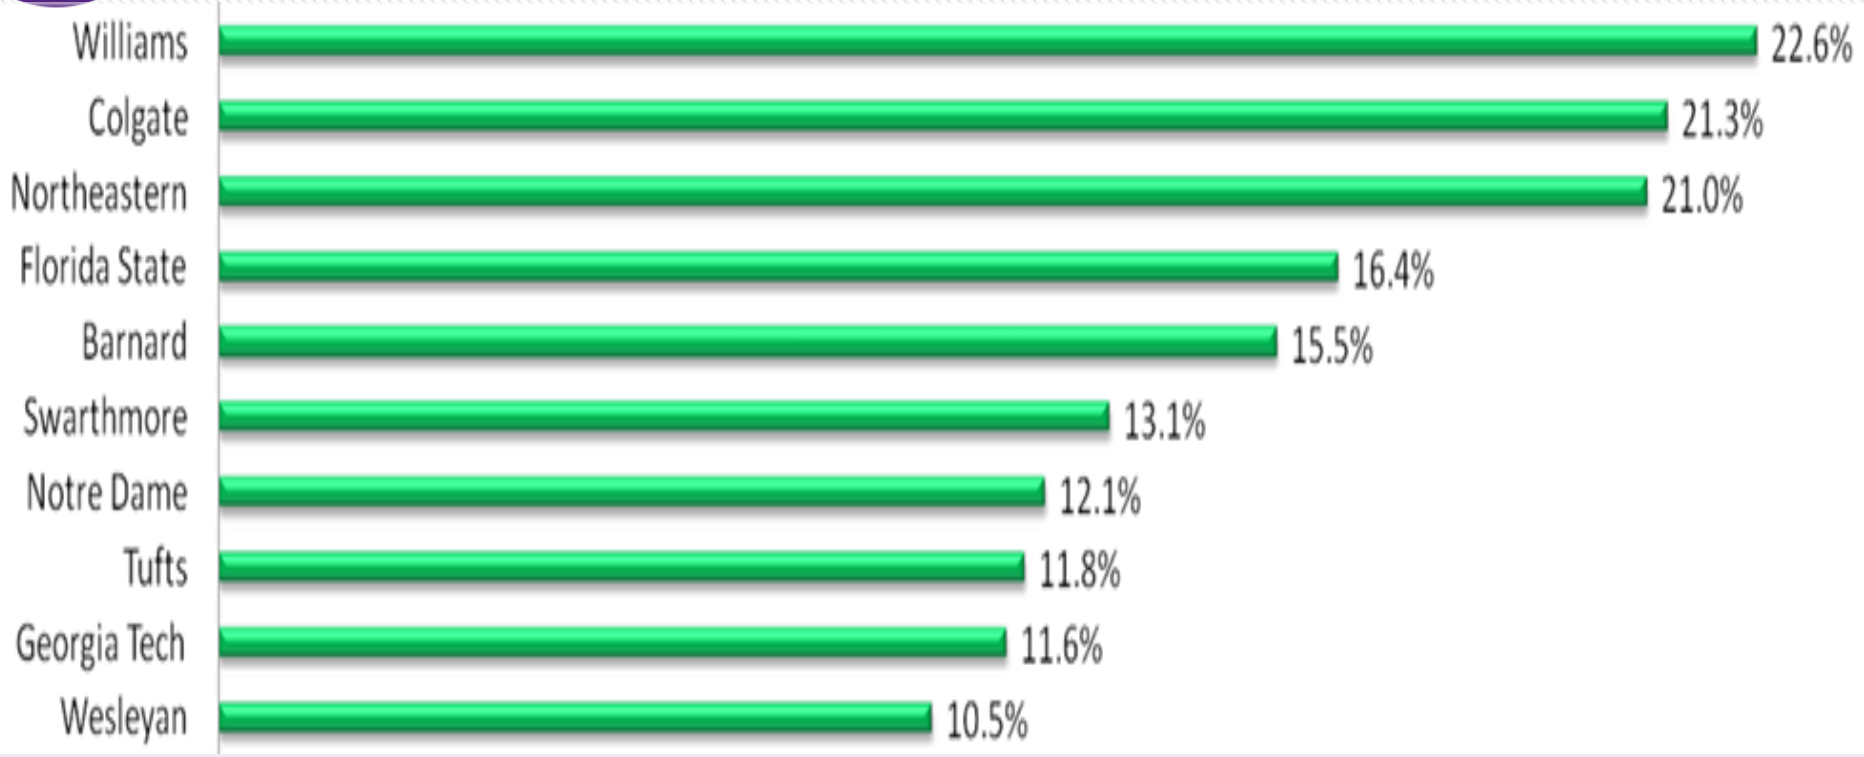

Judi Robinovitz Associates

EDUCATIONAL CONSULTING

College Admission & Test-Optional

To Test or Not to Test?

Judi Robinovitz, Certified Educational Planner

Applications Skyrocketed!

% Increase: 2021 → 2022

Applications Skyrocketed!

% Increase: 2021 → 2022

Applications Skyrocketed!

% Increase: 2021 → 2022

Acceptance Rates Plummeted

National Universities: 2021 → 2022

Acceptance Rates Plummeted

Liberal Arts Colleges: 2021 → 2022

■ % Admitted in 2021 ■ % Admitted in 2022